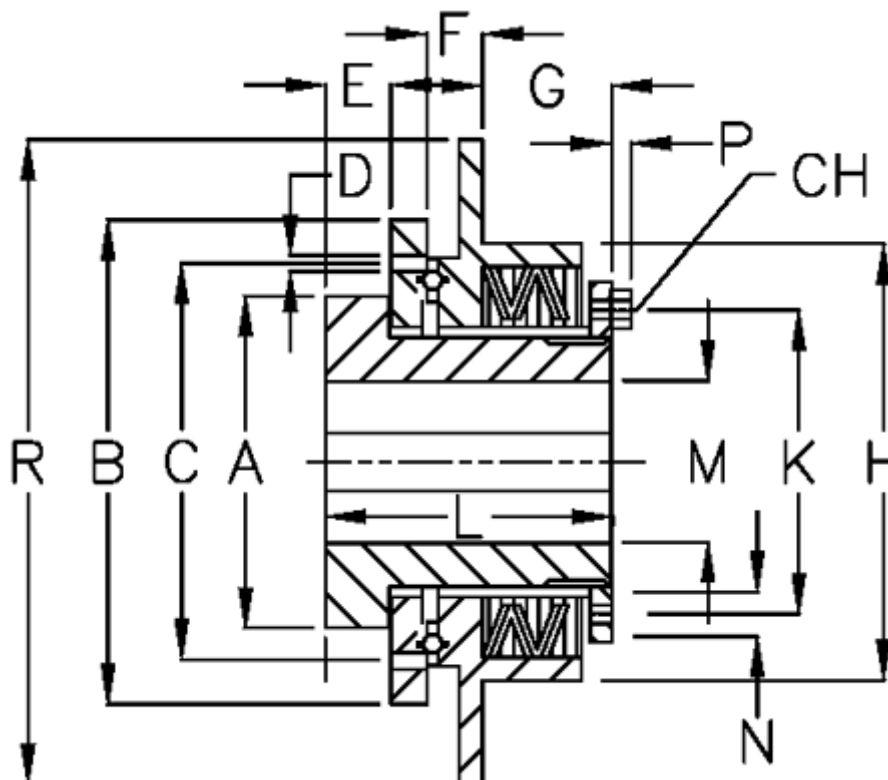

Data Sheet

Article number: 46952011

Description: Safeguard mini E 20 S

Measures

A	= 36	F	= 6.0	P = 3.0
B	= 55	G	= 22.0	R = 80
C	= 46	H	= 53	
CH	= 7	K	= 38	
D	= 6xM5	L	= 50	
Disc spring mounting	= 5x1S	M max	= 20	
Disc spring version	= S - light	M min	= 7	
E	= 12.0	N	= $\varnothing 3$	